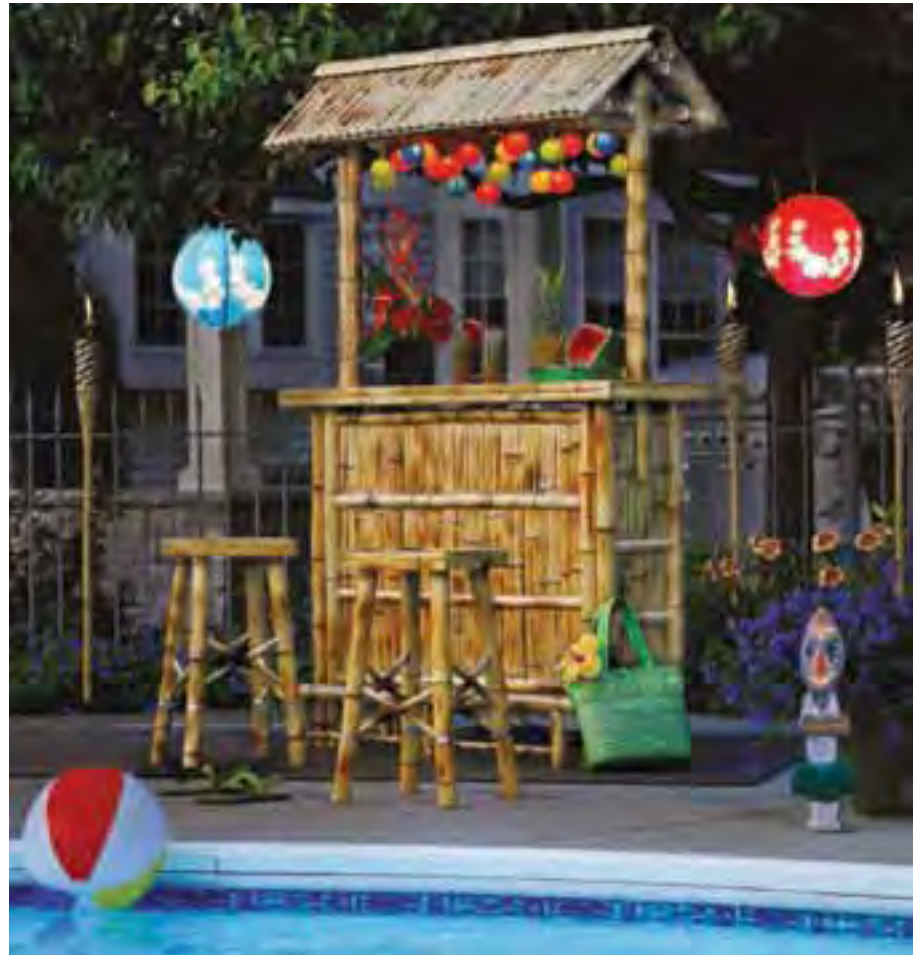

OUTDOOR LIVING 2010

ACE
The helpful place.

B A R S E T S & B I S T R O S

B A M B O O T I K I B A R

Bring a taste of the tropics to your patio or poolside. This genuine bamboo tiki bar makes the perfect place to pull up a seat and enjoy a cool drink on a summer evening.

Bar, 85"H x 55"W x 24"D, 8264392

Bar Stool, 26"H x 16"W, 8264426

S L A T E C O L L E C T I O N

These lightweight and durable pieces are accented with genuine slate. Powder-coated steel frames.

3 Pc. Bistro Set, table: 24" round x 28"H,
folding chairs: 35"H x 20"W x 15"D, 8264301
Folding Bench, 37"H x 43"W x 17"D, 8264269

Birdbath, 19" diam. x 27"H, 8264244
Plant Stand, 14" diam. x 21"H, 7214224
Wine Cart, 18" diam. x 29"H, 8264277

a. **Geneva Bar Set**
 Bar, 43"H x 62"W x 35"D, 8236986
 Bar Stool, 31"H x 14"W, 8236994

b.