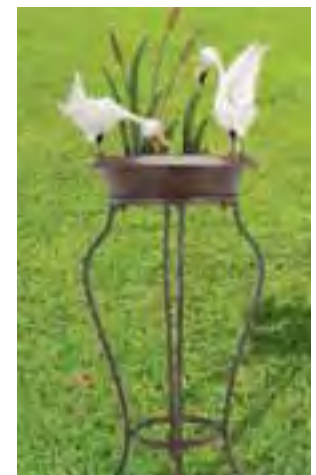

Duck Stand Fountain
Dark Brown powder-coated metal stand.
15" diam. x 40-1/4"H, 8267981